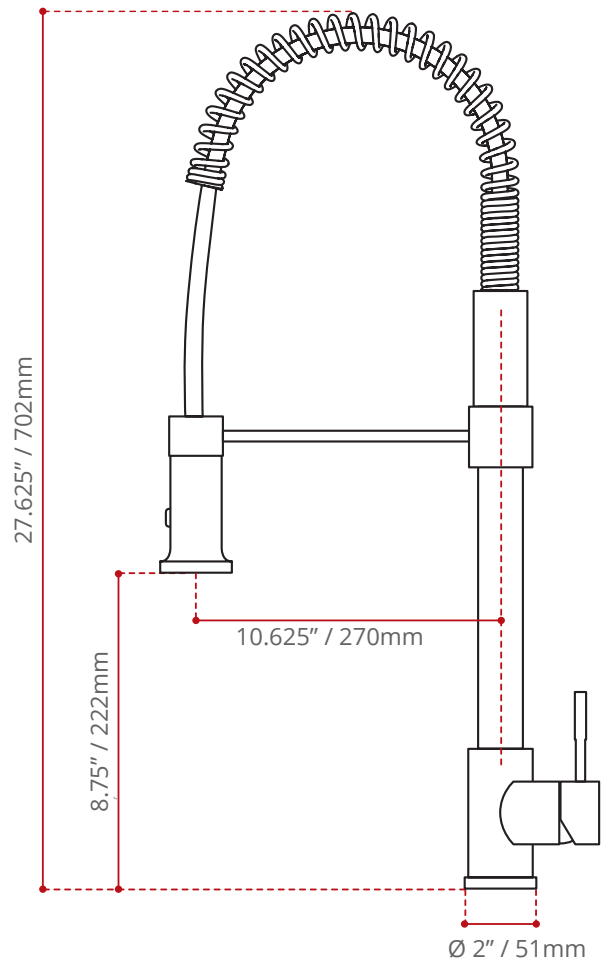

DESCRIPTION:

- Single hole, single lever high-arc kitchen faucet
- Dual pull-out sprayhead with spray & stream
- 360° swivel spout for a full range of motion
- Brushed solid stainless steel construction
- High quality, drip-free ceramic cartridge
- Corrosion-proof and discolouration resistant
- Complies with CSA & IAPMO standards

FLOW RATE:

8.3 LPM

FINISH:

S1634.557.210
(Brushed Stainless Steel)

NO101 CARTRIDGE

SHIPPING INFORMATION:

- Length: 33.75" / 857mm
- Net Weight: 3.24 kg / 7.14 lbs.
- Width: 14.25" / 362mm
- Gross Weight: 3.85 kg / 8.48 lbs.
- Height: 3.25" / 83mm

DISCLAIMER:

Measurements may vary $\pm \frac{1}{4}$ "
(Diagram Not to scale)